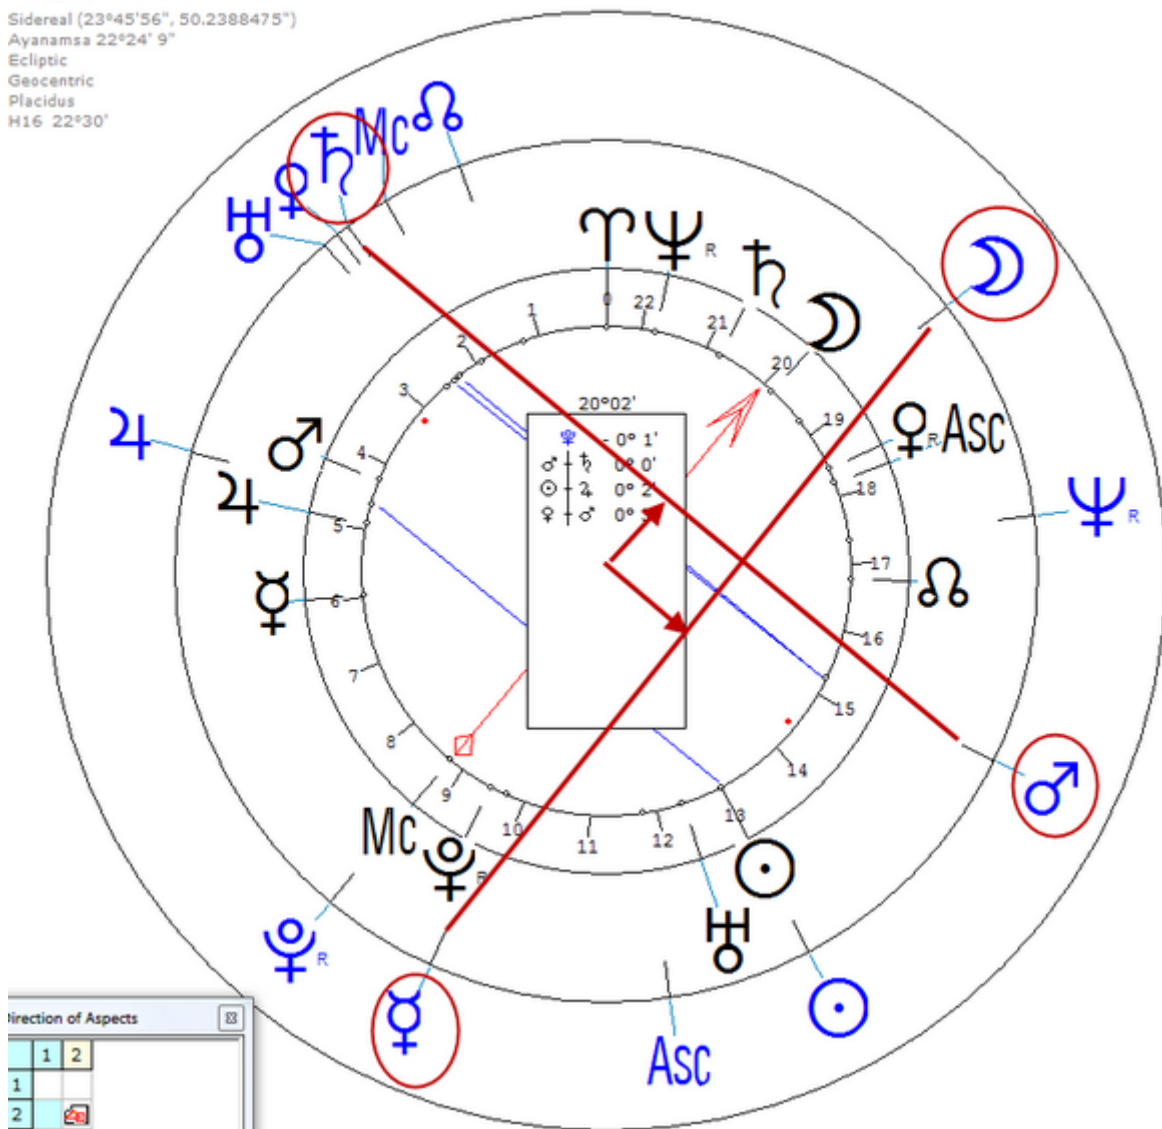

Ter Braak, Menno

26 January 1902 at 07:00 (= 07:00 AM)Eibergen, Netherlands, 52n06, 6e39

Dutch modernist author.

<https://www.astro.com/astro-databank/Ter_Braak,_Menno>

Death by Suicide 14 May 1940 at 10:30 PM in Den Haag (Assisted suicide, sedative and poison)

Solar Return (Harmonic 16)

Solar $\sigma/\hbar = \text{Solar } \mathcal{D}/\mathcal{F}$;

Solar $\mathcal{D}/\mathcal{B} = \Psi_n/\mathcal{F}_n(\text{Assisted suicide})$;

Lunar $\mathcal{B} = \mathcal{D}_n/\mathcal{B}_n = \sigma_n/\hbar_n$

Ter Braak, Menno
26 January 1902 Sun 7:00 (GMT+0:20) 52n06 6e39
Eibergen, Netherlands

Sidereal (23°45'56", 50.2388475")
Ayanamsa 22°24' 9"
Ecliptic
Geocentric
Placidus
H16 22°30'